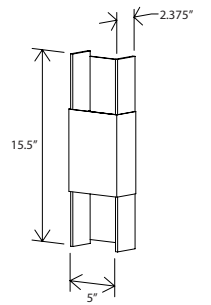

Ansa  
sconce

- Dimensions - 15.5" X 5" X 2.375"
- Metal, frosted polymer (CM-024)
- Product weight - 3 lbs
- Energy efficient LED light source
- Light output - 750 lumens
- Light color - 2700 K (warm)
- Color accuracy - 85+ CRI
- LED power consumption - 13W
- Dimmable (use TRIAC or ELV dimmer)

MATERIAL & FINISH OPTIONS

Ansa part # 03-137 -

<i>Body:</i>		
brushed aluminum (CM-006)	A	
brushed brass (CM-008)	R	
distressed brass (CM-009)	D	
oiled bronze (CM-010)	Z	
<i>Voltage:</i>		
120 (leave blank)		
230 (not UL listed)	230	
277 (not dimmable)	277	