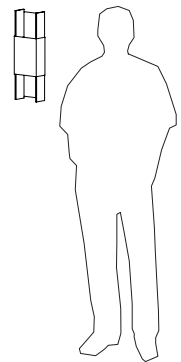

Ansa  
sconce

- Dimensions - 15.5" X 5" X 2.375"
- Metal, frosted polymer (CM-024)
- Product weight - 3 lbs
- Energy efficient LED light source
- Light output - 750 lumens
- Light color - 2700 K (warm)
- Color accuracy - 85+ CRI
- LED power consumption - 13W
- Dimmable (use TRIAC or ELV dimmer)

MATERIAL & FINISH OPTIONS

Ansa part # 03-137 -

<i>Body:</i>		
brushed aluminum (CM-006)	A	
brushed brass (CM-008)	R	
distressed brass (CM-009)	D	
oiled bronze (CM-010)	Z	
<i>Voltage:</i>		
120 (leave blank)		
230 (not UL listed)	230	
277 (not dimmable)	277	

J-box centered behind fixture

distressed brass

*The Ansa is a simple form that has been detailed and executed without compromise. The robust metal collar broadly trains the light while the light diffusing blades closely attenuate the wash pattern on the wall, yielding a simple and sophisticated feel.*